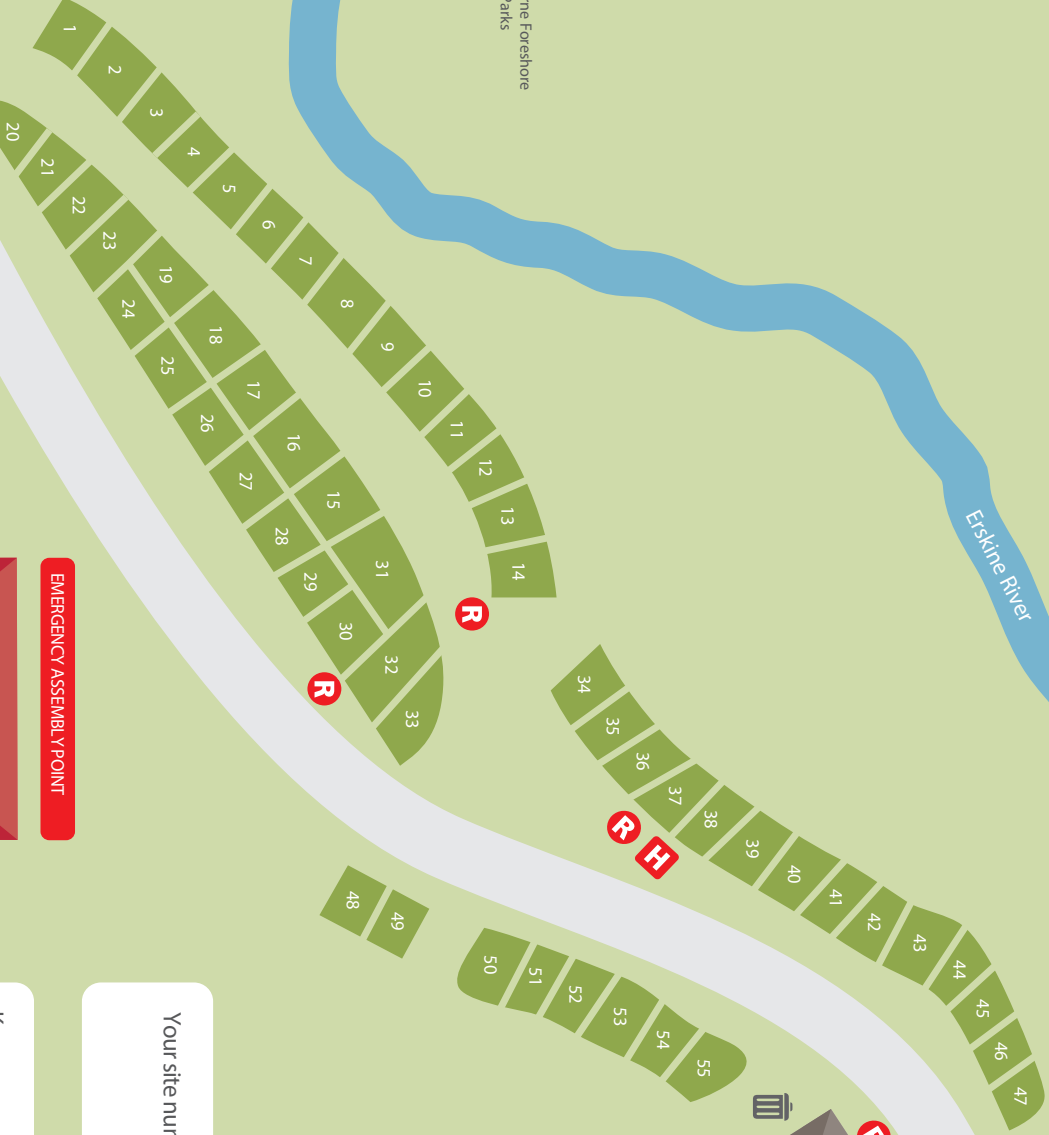

Top Bank

The Paddock

EMERGENCY ASSEMBLY POINT

Great Ocean Road

CHECK IN
For all Lorne Foreshore
Caravan Parks

Your site number is:

Amenity code:

Key

	Toilet Block		Playground		BBQ Area
	Attraction		Dump Point		
	Fire Hydrant		Fire Reel		