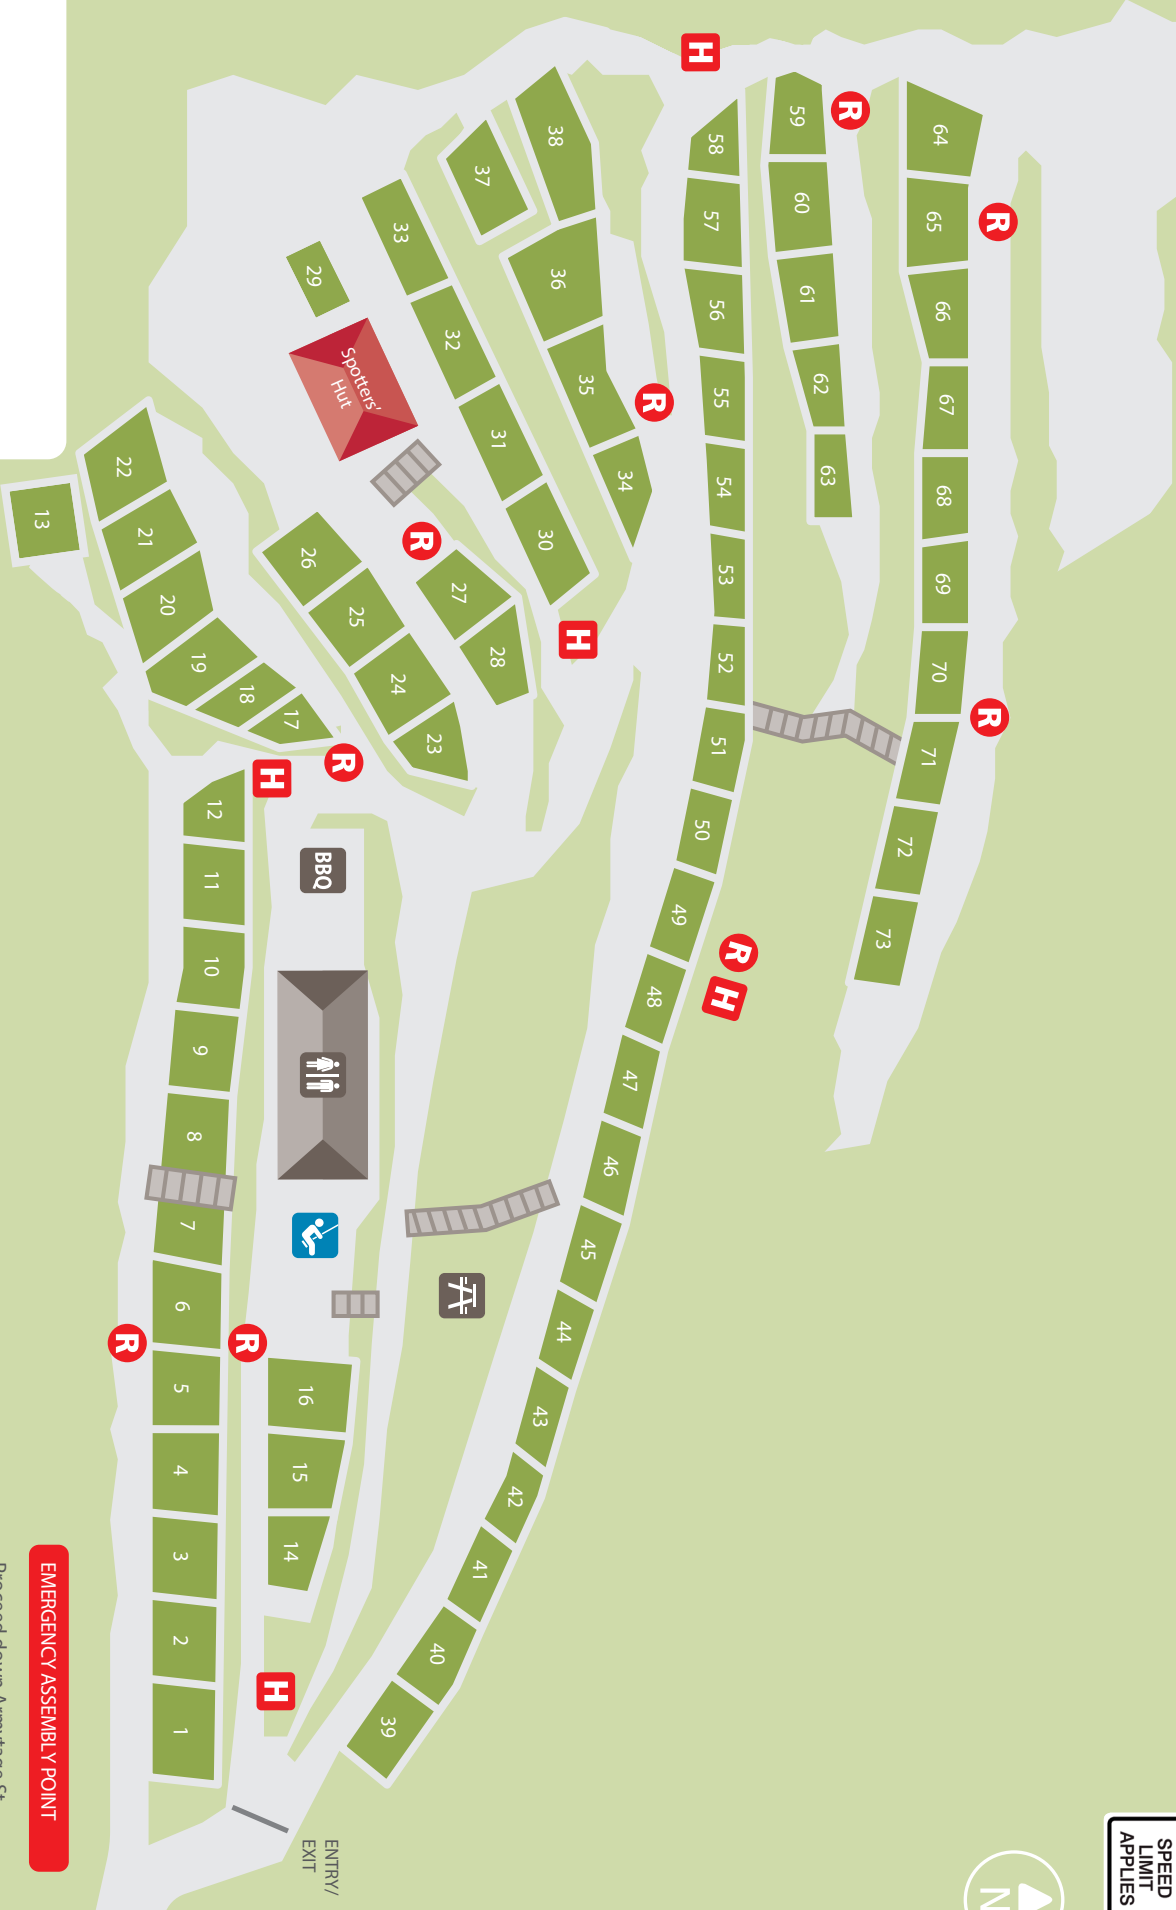

Queens Park

EMERGENCY ASSEMBLY POINT

Proceed down Armytage St to Point Grey/Lorne Pier

Your site number is:

Amenity code:

Key

- Picnic Area
- BBQ Area
- Fire Hydrant
- Toilet Block
- Attraction
- Fire Reel
- Walkway
- Playground